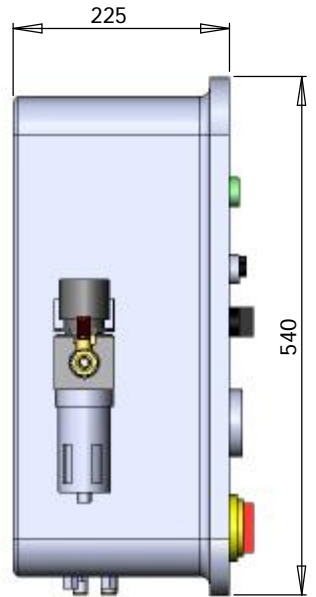

NOTE:  
PANEL NEMA 4X

<b>SIZE-A3</b>	TITLE : ChlorGuard PLC Panel 4-Way	DRG.NO.- AC0060-02		
PSI PART NO. AC0060-02		SCALE	DRAWN	DATE
CUST. PART NO.		NTS	L.C	20/11/11

1/2" AIR INTAKE →

- PANEL INDICATORS:
1. POWER ON - GREEN
  2. BATTERY - WHITE
  3. REMOTE STOP - RED
  4. PRESSURE - AMBER
  5. ALARM - RED
  6. SOLENOID VALVES - GREEN
  7. KEY TEST - AMBER

ITEM NO	DESCRIPTION
1	PRESSURE GAUGE
2	AIR FILTER
3	PRESSURE REGULATOR
4	BANK 1-2 CONTROL - AUTO/ISOLATE/MANUAL
5	PANEL ELECTRICAL ISOLATION
6	PANEL LOCK
7	AIR EXHAUST
8	ELECTRICAL CABLE ENTRY
9	AIR OUTLET 10mm X 6
10	PANEL KEY TEST/RESET
11	PANEL LABEL
12	1/2" BSP X 1/2" BSPT DOUBLE NIPPLE
13	1/2" BSP LOCKABLE BALL VALVE
14	1/2" BSP SWIVEL HOSE ASSEMBLY 160mm LONG