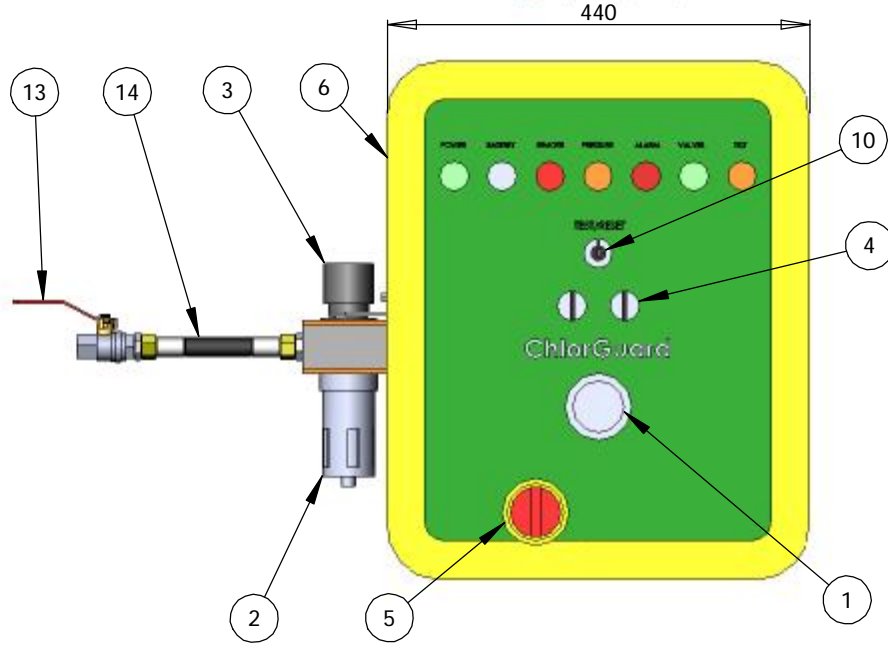

NOTE:  
PANEL NEMA 4X

<b>SIZE-A3</b>	TITLE : ChlorGuard PLC Panel 4-Way	DRG.NO.- AC0060-02		
PSI PART NO. AC0060-02		SCALE	DRAWN	DATE
CUST. PART NO.		NTS	L.C	20/11/11

1/2" AIR INTAKE →

- PANEL INDICATORS:
1. POWER ON - GREEN
  2. BATTERY - WHITE
  3. REMOTE STOP - RED
  4. PRESSURE - AMBER
  5. ALARM - RED
  6. SOLENOID VALVES - GREEN
  7. KEY TEST - AMBER

ITEM NO	DESCRIPTION
1	PRESSURE GAUGE
2	AIR FILTER
3	PRESSURE REGULATOR
4	BANK 1-2 CONTROL - AUTO/ISOLATE/MANUAL
5	PANEL ELECTRICAL ISOLATION
6	PANEL LOCK
7	AIR EXHAUST
8	ELECTRICAL CABLE ENTRY
9	AIR OUTLET 10mm X 6
10	PANEL KEY TEST/RESET
11	PANEL LABEL
12	1/2" BSP X 1/2" BSPT DOUBLE NIPPLE
13	1/2" BSP LOCKABLE BALL VALVE
14	1/2" BSP SWIVEL HOSE ASSEMBLY 160mm LONG