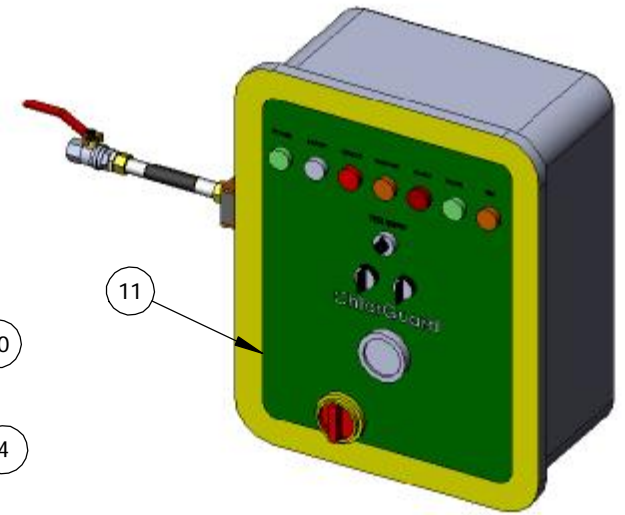

NOTE:  
PANEL NEMA 4X

<b>SIZE-A3</b>	TITLE : ChlorGuard PLC Panel 4-Way	DRG.NO.- AC0060-02		
PSI PART NO. AC0060-02		SCALE	DRAWN	DATE
CUST. PART NO.		NTS	L.C	20/11/11

1/2" AIR INTAKE →

- PANEL INDICATORS:
1. POWER ON - GREEN
  2. BATTERY - WHITE
  3. REMOTE STOP - RED
  4. PRESSURE - AMBER
  5. ALARM - RED
  6. SOLENOID VALVES - GREEN
  7. KEY TEST - AMBER

ITEM NO	DESCRIPTION
1	PRESSURE GAUGE
2	AIR FILTER
3	PRESSURE REGULATOR
4	BANK 1-2 CONTROL - AUTO/ISOLATE/MANUAL
5	PANEL ELECTRICAL ISOLATION
6	PANEL LOCK
7	AIR EXHAUST
8	ELECTRICAL CABLE ENTRY
9	AIR OUTLET 10mm X 6
10	PANEL KEY TEST/RESET
11	PANEL LABEL
12	1/2" BSP X 1/2" BSPT DOUBLE NIPPLE
13	1/2" BSP LOCKABLE BALL VALVE
14	1/2" BSP SWIVEL HOSE ASSEMBLY 160mm LONG