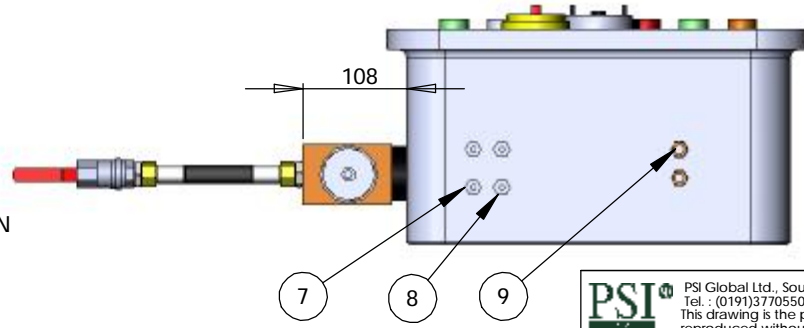

NOTE:  
PANEL NEMA 4X

<b>SIZE-A3</b>	TITLE : ChlorGuard PLC Panel 4-Way	DRG.NO.- AC0060-02		
PSI PART NO. AC0060-02		SCALE	DRAWN	DATE
CUST. PART NO.		NTS	L.C	20/11/11

1/2" AIR INTAKE →

- PANEL INDICATORS:
1. POWER ON - GREEN
  2. BATTERY - WHITE
  3. REMOTE STOP - RED
  4. PRESSURE - AMBER
  5. ALARM - RED
  6. SOLENOID VALVES - GREEN
  7. KEY TEST - AMBER

ITEM NO	DESCRIPTION
1	PRESSURE GAUGE
2	AIR FILTER
3	PRESSURE REGULATOR
4	BANK 1-2 CONTROL - AUTO/ISOLATE/MANUAL
5	PANEL ELECTRICAL ISOLATION
6	PANEL LOCK
7	AIR EXHAUST
8	ELECTRICAL CABLE ENTRY
9	AIR OUTLET 10mm X 6
10	PANEL KEY TEST/RESET
11	PANEL LABEL
12	1/2" BSP X 1/2" BSPT DOUBLE NIPPLE
13	1/2" BSP LOCKABLE BALL VALVE
14	1/2" BSP SWIVEL HOSE ASSEMBLY 160mm LONG